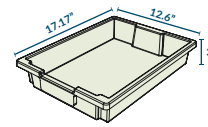

Model Number Configuration

All Widths/Lengths smaller than 30" feature Standard Non-Designer Aprons

Width Options

Tote Tray

Available for table 30" and greater

Tabletops

• Premium Phenolic: min. 10 tables, see line item for upcharge.