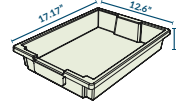

Tote Tray

Available for table 30" and greater

Tabletops

 For Laminates and Edge Design Options see the back

- Premium Laminate: min. 10 tables, upcharge and extended lead time.
 - Premium Phenolic: min. 10 tables, upcharge.
- See Design Options Section for Warranty, Finish Options and Care Instructions