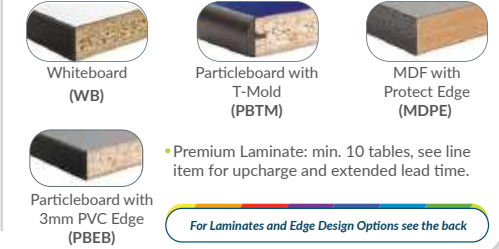

Base

Tabletops