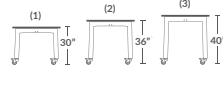

Model Number Configuration

Height Options

Table Foot Options

4" Lock Casters (C)

Super-Duty Steel Glides (G)

Tabletops

For Laminates and Edge Design Options see the back

Particleboard T-Mold HPL Surface (PBTM)