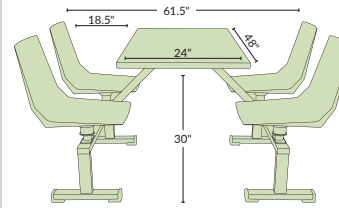

Dimensions