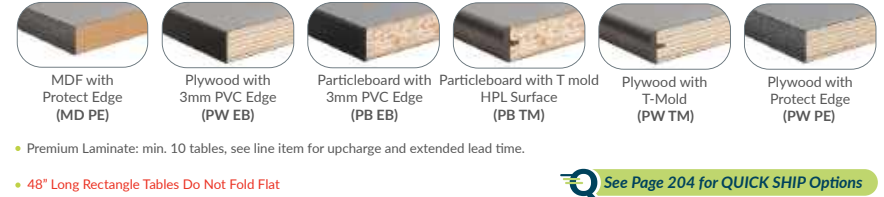

Tabletops

For Laminates and Edge Design Options see the back

MAX SEATING FOLDING TABLES