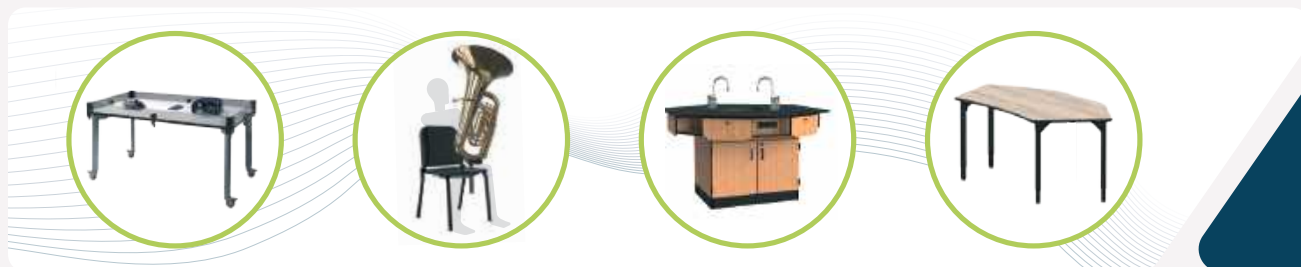

FOLDING TABLE DOLLIES

PRODUCT	MODEL	DESCRIPTION	UNITS PER BOX	UPS/FEDEX (Y/N)	SHIPPING CLASS	QTY OF BOXES	BOX 1 WEIGHT (LBS)	BOX 1 DIMS (WXDXH)	BOX 2 WEIGHT (LBS)	BOX 2 DIMS (WXDXH)	BOXES PER SKID	SKID DIMS (WXDXH)	SHIPS FROM	LEAD TIME	LIST PRICE
	DY-60R	NPS® Folding Table Dolly for Vertical Storage, 48" & 60" Round Tables	1	Y	125	1	63	50 x 29 x 9			8	40 x 60 x 80	CL, TN	1-2 Days	$531.00
	DY-71R	NPS® Folding Table Dolly for Vertical Storage, 71" Round Tables	1	Y	175	2	55	50 x 29 x 9	20	48 x 36 x 3.5	8	40 x 60 x 80	TN	1-2 Days	$632.00
	DYMU	NPS® Folding Table Dolly for Round & Rectangular Tables	1	Y	85	1	60	50 x 29 x 9			8	40 x 60 x 80	TN	1-2 Days	$599.00

TRAINING TABLES

PRODUCT	MODEL	DESCRIPTION	UNITS PER BOX	UPS/FEDEX (Y/N)	SHIPPING CLASS	QTY OF BOXES	BOX 1 WEIGHT (LBS)	BOX 1 DIMS (WXDXH)	BOXES PER SKID	SKID DIMS (WXDXH)	SHIPS FROM	LEAD TIME	LIST PRICE
	BPFT-2460	NPS® 24" x 60" Flip-N-Store Training Table, Speckled Grey	1	Y	125	1	50	60 x 25 x 5	20	76 x 44 x 59	TN	1-2 Days	$451.00
	BPFT-2460-20	NPS® 24" x 60" Flip-N-Store Training Table, Charcoal Slate	1	Y	125	1	50	60 x 25 x 5	20	76 x 44 x 59	TN	1-2 Days	$474.00
	BPFT-2472	NPS® 24" x 72" Flip-N-Store Training Table, Speckled Grey	1	Y	125	1	56	73 x 26 x 5	20	76 x 44 x 58	TN	1-2 Days	$519.00
	BPFT-2472-20	NPS® 24" x 72" Flip-N-Store Training Table, Charcoal Slate	1	Y	125	1	56	73 x 26 x 5	20	76 x 44 x 58	TN	1-2 Days	$545.00

NEW PRODUCTS

EXPLORE THE MOST RECENT ADDITIONS TO OUR COLLECTION OF QUALITY FURNITURE!