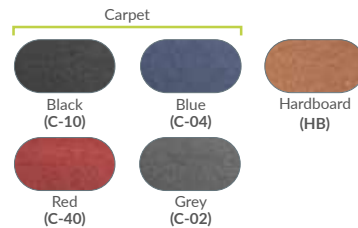

MULTI-LEVEL PIE SETS

PRODUCT	MODEL	DESCRIPTION	UPS/FEDEX (Y/N)	UNITS PER SKID	SHIPPING CLASS	SKID WEIGHT	SKID DIMS (WXDXH)	SHIPS FROM	LEAD TIME	LIST PRICE
	SPST362LC-xx	NPS® 2-Level Seated Riser Pie Section, Carpet (Use with SST362LC)	Y	7	175	718	40 x 84 x 80	NJ	7 Days	$1,760.00
	SPST362LHB	NPS® 2-Level Seated Riser Pie Section, Hardboard (Use with SST362LHB)	Y	7	175	788	40 x 84 x 80	NJ	7 Days	$1,446.00
	SPST482LC-xx	NPS® 2-Level Seated Riser Pie Section, Carpet (Use with SST482LC)	N	7	175	1113	52 x 84 x 80	NJ	7 Days	$2,147.00
	SPST482LHB	NPS® 2-Level Seated Riser Pie Section, Hardboard (Use with SST482LHB)	N	7	175	1169	52 x 84 x 80	NJ	7 Days	$1,695.00
	SPST363LC-xx	NPS® 3-Level Seated Riser Pie Section, Carpet (Use with SST363LC)	Y	4	175	810	40 x 84 x 80	NJ	7 Days	$3,152.00
	SPST363LHB	NPS® 3-Level Seated Riser Pie Section, Hardboard (Use with SST363LHB)	Y	4	175	860	40 x 84 x 80	NJ	7 Days	$2,559.00
	SPST483LC-xx	NPS® 3-Level Seated Riser Pie Section, Carpet (Use with SST483LC)	N	3	175	973	52 x 84 x 80	NJ	7 Days	$4,486.00
	SPST483LHB	NPS® 3-Level Seated Riser Pie Section, Hardboard (Use with SST483LHB)	N	3	175	1027	52 x 84 x 80	NJ	7 Days	$3,312.00
	SPST364LC-xx	NPS® 4-Level Seated Riser Pie Section, Carpet (Use with SST364LC)	Y	2	175	735	40 x 84 x 80	NJ	7 Days	$5,105.00
	SPST364LHB	NPS® 4-Level Seated Riser Pie Section, Hardboard (Use with SST364LHB)	Y	2	175	776	40 x 84 x 80	NJ	7 Days	$4,262.00
	SPST484LC-xx	NPS® 4-Level Seated Riser Pie Section, Carpet (Use with SST484LC)	N	2	175	1117	52 x 96 x 80	NJ	7 Days	$7,126.00
	SPST484LHB	NPS® 4-Level Seated Riser Pie Section, Hardboard (Use with SST484LHB)	N	2	175	1173	52 x 96 x 80	NJ	7 Days	$5,256.00

Model Number Configuration

Surface

Stage Width/Height

Skirting Type

Skirting Colors

- 04 Navy
- 06 Green
- 08 Burgundy
- 10 Black

STAGE PACKAGES