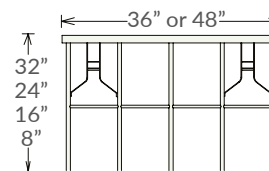

Stage Width/Height