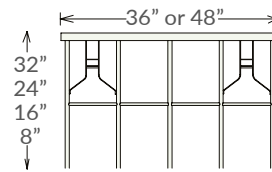

Stage Width/Height