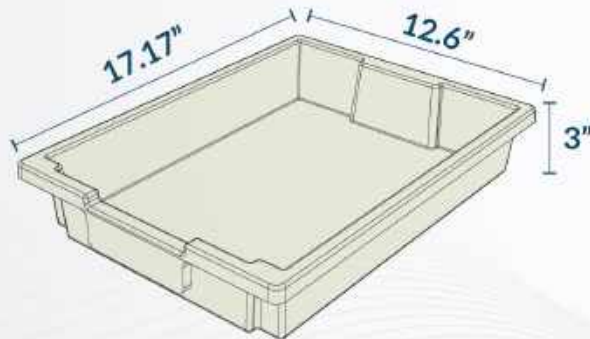

STEEL SERIES DESIGNER TABLES

PRODUCT	MODEL	DESCRIPTION	UNITS PER BOX	UPS/FEDEX (Y/N)	SHIPPING CLASS	QTY OF BOXES	BOX 1 WEIGHT (LBS)	BOX 1 DIMS (WXDXH)	BOX 2 WEIGHT (LBS)	BOX 2 DIMS (WXDXH)	BOX 3 WEIGHT (LBS)	BOX 3 DIMS (WXDXH)	BOX 4 WEIGHT (LBS)	BOX 4 DIMS (WXDXH)	BOXES PER SKID	SKID DIMS (WXDXH)	SHIPS FROM	LEAD TIME	LIST PRICE
	SLTDx-4848TT	NPS® Steel Series Designer Table, 48 x 48, Trespa Top, Totes	1	N													NJ	8 Weeks	$4,513.00
	SLTDx-4860TT	NPS® Steel Series Designer Table, 48 x 60, Trespa Top, Totes	1	N													NJ	8 Weeks	$5,378.00
	SLTDx-4872TT	NPS® Steel Series Designer Table, 48 x 72, Trespa Top, Totes	1	N													NJ	8 Weeks	$6,389.00
	SLTDx-4896TT	NPS® Steel Series Designer Table, 48 x 96, Trespa Top, Totes	1	N													NJ	8 Weeks	$8,211.00
SLTPREMPHEN		NPS® Premium Phenolic for Science Tables (Per Table, Minimum 10 Tables)															8 Weeks	$99.00	

Tote Tray Holder Get Tote-ally Organized!

Available for table 30" and greater