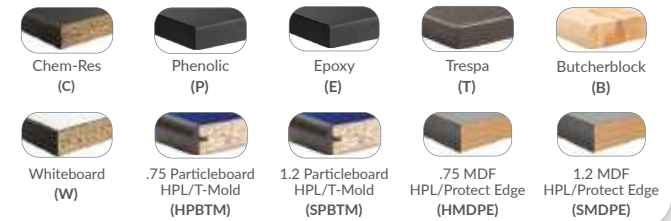

Model Number Configuration

Casters

Add-on Code

Tabletops

For Laminates and Edge Design Options see the back

AEROLIFT TABLES - WOOD FRAME TABLES

PRODUCT	MODEL	DESCRIPTION	UNITS PER BOX	UPS/FEDEX (Y/N)	SHIPPING CLASS	QTY OF BOXES	BOX 1 WEIGHT (LBS)	BOX 1 DIMS (WXDXH)	BOX 2 WEIGHT (LBS)	BOX 2 DIMS (WXDXH)	BOXES PER SKID	SKID DIMS (WXDXH)	SHIPS FROM	LEAD TIME	LIST PRICE
	ALT10-WA-2430B	NPS® Aerolift Table, Wood Series, 24 x 30, Butcherblock	1	N	70	2	47	34 x 28 x 4	48	9x29x9	15	36 x 30 x 84	NJ	8 Weeks	\$1,753.00
	ALT10-WA-2436B	NPS® Aerolift Table, Wood Series, 24 x 36, Butcherblock	1	N	92.5	2	61	40 x 28 x 4	48	9x29x9	15	48 x 40 x 84	NJ	8 Weeks	\$1,277.00
	ALT10-WA-2442B	NPS® Aerolift Table, Wood Series, 24 x 42, Butcherblock	1	N	92.5	2	69	46 x 28 x 4	48	9x29x9	15	48 x 40 x 84	NJ	8 Weeks	\$2,013.00
	ALT10-WA-2448B	NPS® Aerolift Table, Wood Series, 24 x 48, Butcherblock	1	N	92.5	2	78	52 x 28 x 4	48	9x29x9	15	64 x 30 x 84	NJ	8 Weeks	\$1,441.00
	ALT10-WA-2454B	NPS® Aerolift Table, Wood Series, 24 x 54, Butcherblock	1	N	85	2	86	58 x 28 x 4	48	9x29x9	15	64 x 30 x 84	NJ	8 Weeks	\$1,986.00
	ALT10-WA-2460B	NPS® Aerolift Table, Wood Series, 24 x 60, Butcherblock	1	N	70	2	95	64 x 28 x 4	48	9x29x9	20	64 x 30 x 84	NJ	8 Weeks	\$1,608.00
	ALT10-WA-2472B	NPS® Aerolift Table, Wood Series, 24 x 72, Butcherblock	1	N	100	2	112	76 x 28 x 4	48	9x29x9	15	84 x 42 x 84	NJ	8 Weeks	\$1,788.00
	ALT10-WA-3030B	NPS® Aerolift Table, Wood Series, 30 x 30, Butcherblock	1	N	92.5	2	59	34 x 34 x 4	48	9x29x9	15	48 x 40 x 84	NJ	8 Weeks	\$1,405.00
	ALT10-WA-3036B	NPS® Aerolift Table, Wood Series, 30 x 36, Butcherblock	1	N	85	2	74	40 x 34 x 4	48	9x29x9	15	48 x 40 x 84	NJ	8 Weeks	\$2,081.00
	ALT10-WA-3042B	NPS® Aerolift Table, Wood Series, 30 x 42, Butcherblock	1	N	85	2	84	46 x 34 x 4	48	9x29x9	15	48 x 40 x 84	NJ	8 Weeks	\$2,242.00
	ALT10-WA-3048B	NPS® Aerolift Table, Wood Series, 30 x 48, Butcherblock	1	N	100	2	95	52 x 34 x 4	48	9x29x9	15	74 x 42 x 84	NJ	8 Weeks	\$1,598.00
	ALT10-WA-3060B	NPS® Aerolift Table, Wood Series, 30 x 60, Butcherblock	1	N	100	2	116	64 x 34 x 4	48	9x29x9	15	74 x 42 x 84	NJ	8 Weeks	\$1,807.00
ALT10-WA-3072B	NPS® Aerolift Table, Wood Series, 30 x 72, Butcherblock	1	N	100	2	137	76 x 34 x 4	48	9x29x9	15	84 x 42 x 84	NJ	8 Weeks	\$2,013.00	
	ALT10-WA-2430C	NPS® Aerolift Table, Wood Series, 24 x 30, Chem-res Science, Black surface, Edge Banding	1	N	70	2	37	34 x 28 x 4	48	9x29x9	15	36 x 30 x 84	NJ	8 Weeks	\$1,253.00
	ALT10-WA-2436C	NPS® Aerolift Table, Wood Series, 24 x 36, Chem-res Science, Black surface, Edge Banding	1	N	92.5	2	43	40 x 28 x 4	48	9x29x9	15	48 x 40 x 84	NJ	8 Weeks	\$1,382.00
	ALT10-WA-2442C	NPS® Aerolift Table, Wood Series, 24 x 42, Chem-res Science, Black surface, Edge Banding	1	N	92.5	2	48	46 x 28 x 4	48	9x29x9	15	48 x 40 x 84	NJ	8 Weeks	\$1,482.00
	ALT10-WA-2448C	NPS® Aerolift Table, Wood Series, 24 x 48, Chem-res Science, Black surface, Edge Banding	1	N	92.5	2	54	52 x 28 x 4	48	9x29x9	15	64 x 30 x 84	NJ	8 Weeks	\$1,028.00
	ALT10-WA-2454C	NPS® Aerolift Table, Wood Series, 24 x 54, Chem-res Science, Black surface, Edge Banding	1	N	85	2	59	58 x 28 x 4	48	9x29x9	15	64 x 30 x 84	NJ	8 Weeks	\$1,067.00
	ALT10-WA-2460C	NPS® Aerolift Table, Wood Series, 24 x 60, Chem-res Science, Black surface, Edge Banding	1	N	70	2	64	64 x 28 x 4	48	9x29x9	20	64 x 30 x 84	NJ	8 Weeks	\$1,090.00
	ALT10-WA-2472C	NPS® Aerolift Table, Wood Series, 24 x 72, Chem-res Science, Black surface, Edge Banding	1	N	100	2	75	76 x 28 x 4	48	9x29x9	15	84 x 42 x 84	NJ	8 Weeks	\$1,164.00
	ALT10-WA-3030C	NPS® Aerolift Table, Wood Series, 30 x 30, Chem-res Science, Black surface, Edge Banding	1	N	92.5	2	44	34 x 34 x 4	48	9x29x9	15	48 x 40 x 84	NJ	8 Weeks	\$1,359.00
	ALT10-WA-3036C	NPS® Aerolift Table, Wood Series, 30 x 36, Chem-res Science, Black surface, Edge Banding	1	N	85	2	51	40 x 34 x 4	48	9x29x9	15	48 x 40 x 84	NJ	8 Weeks	\$1,517.00
	ALT10-WA-3042C	NPS® Aerolift Table, Wood Series, 30 x 42, Chem-res Science, Black surface, Edge Banding	1	N	85	2	58	46 x 34 x 4	48	9x29x9	15	48 x 40 x 84	NJ	8 Weeks	\$1,626.00
	ALT10-WA-3048C	NPS® Aerolift Table, Wood Series, 30 x 48, Chem-res Science, Black surface, Edge Banding	1	N	100	2	64	52 x 34 x 4	48	9x29x9	15	74 x 42 x 84	NJ	8 Weeks	\$1,723.00
	ALT10-WA-3060C	NPS® Aerolift Table, Wood Series, 30 x 60, Chem-res Science, Black surface, Edge Banding	1	N	100	2	78	64 x 34 x 4	48	9x29x9	15	74 x 42 x 84	NJ	8 Weeks	\$1,185.00
ALT10-WA-3072C	NPS® Aerolift Table, Wood Series, 30 x 72, Chem-res Science, Black surface, Edge Banding	1	N	100	2	91	76 x 34 x 4	48	9x29x9	15	84 x 42 x 84	NJ	8 Weeks	\$1,250.00	